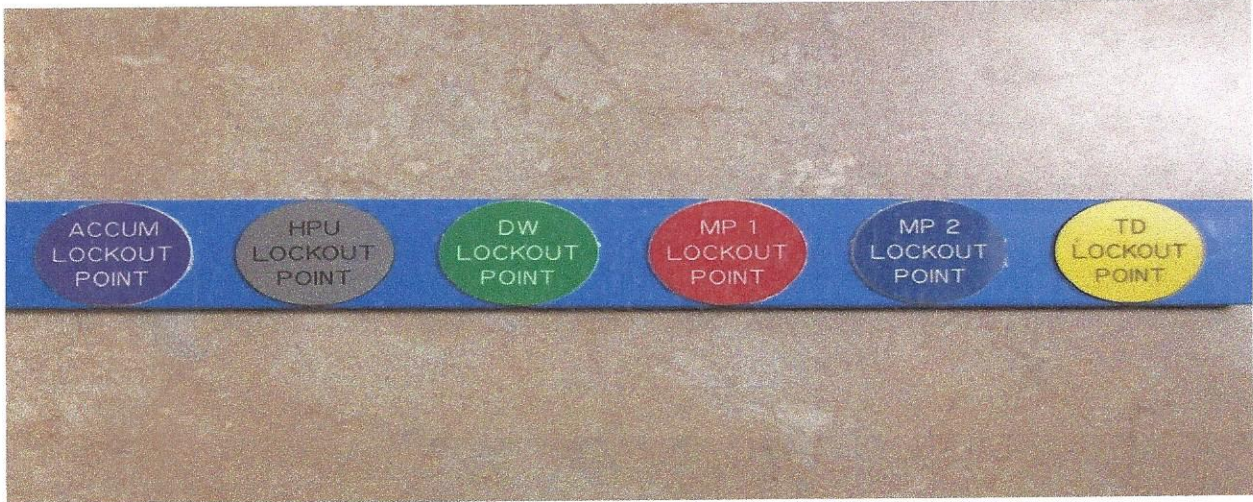

WHEN RUNOUT BEGINS, TURNED OVER TO PATTERSON

PATTERSON-UTI
DRILLING COMPANY LLC

LOCK OUT STATION

Lockout Dot System

This will be your basic lockout checkpoint system to help and guide when locking out Mudpumps, Top Drive, Drawworks, Centrifugals, Ect.

These are the dots to help identify what all needs to be locked out.

The dots are placed on designated disconnects and breakers so make sure all lockout points have been acknowledged.

LOCKOUT/TAGOUT DOT LIST

PURPLE TOTAL=2

GREEN TOTAL=6

GREY TOTAL=2

RED TOTAL=6

BLUE TOTAL=6

YELLOW TOTAL=5

LOCKOUT POINTS ARE LOCATED IN THE VFD HOUSE AND DRILLERS CABIN

Control Cubicle For Mudpumps, Topdrive & Drawworks