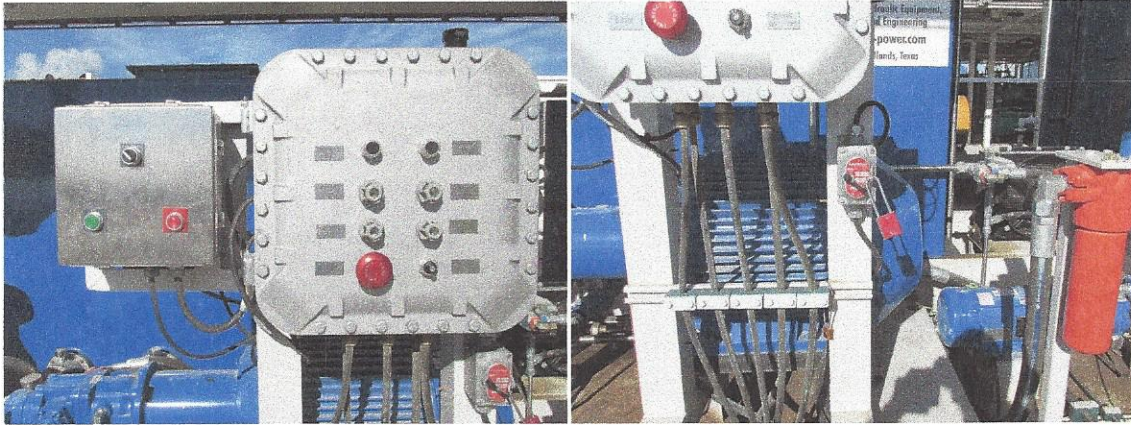

Your Mudpump Blowers 1 & 2, Mudpump Oilers 1 & 2, Mudpump Liner Washers 1 & 2 and Charge Pumps 1 & 2 will be located in the MCC in the VFD house.

Accumulator

When working on the Accumulator you will have 2 different voltages -120V & 480V to lockout. The control panel consists of 120V and the motor/pump is 480V. Keep in mind that this unit may be under pressure and any stored energy will need to be released before servicing.

120V Panel

↑Keep in HAND

The way to lockout the 120V is by installing a breaker lockout device located in the VFD House.

HPU Unit and Auxiliaries

When working on the Hpu unit, you will have 1 motor on this unit. You will also have a cooling transfer pump motor. You will have a start/stop control box at the Hpu skid itself. To ensure safely turning off the unit for maintenance, lockout the main disconnect inside the VFD house.