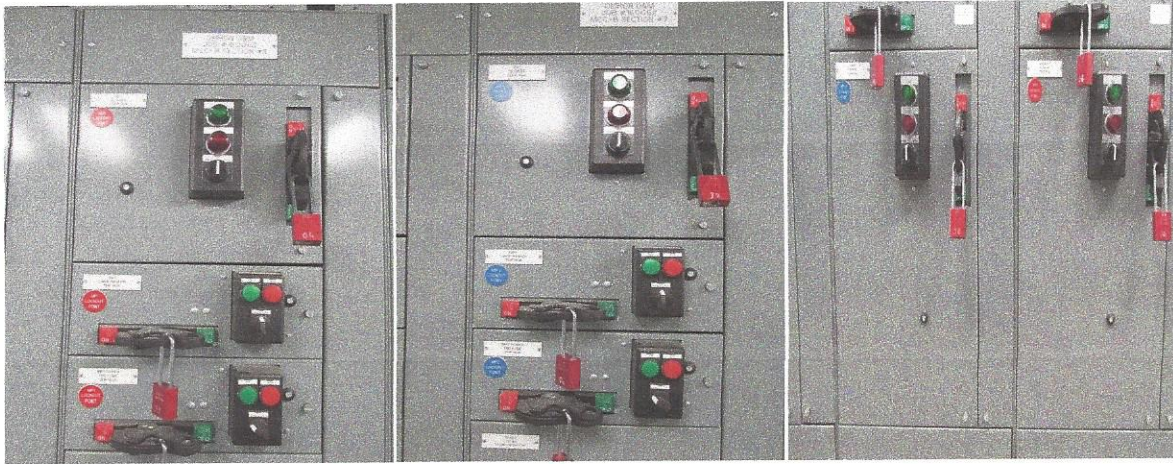

Your Mudpump Blowers 1 & 2, Mudpump Oilers 1 & 2, Mudpump Liner Washers 1 & 2 and Charge Pumps 1 & 2 will be located in the MCC in the VFD house.

Accumulator

When working on the Accumulator you will have 2 different voltages -120V & 480V to lockout. The control panel consists of 120V and the motor/pump is 480V. Keep in mind that this unit may be under pressure and any stored energy will need to be released before servicing.