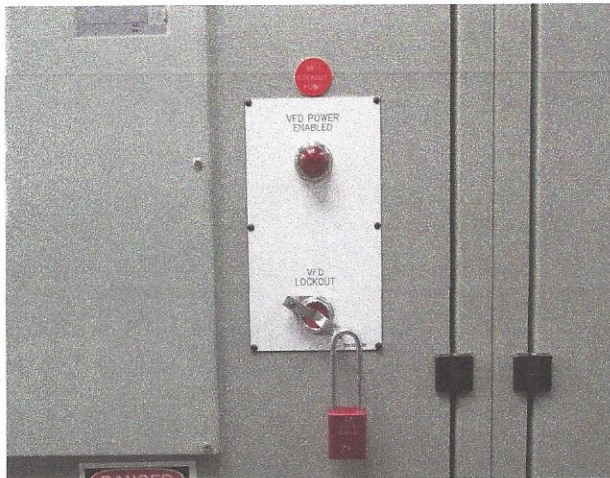

Mudpumps and Auxiliaries

When working on the Mudpumps, you will have 1 Traction motor per pump. Mudpump 1A & Mudpump 2A. It will be labeled Mudpump 1 & Mudpump 2.

↑Lockout